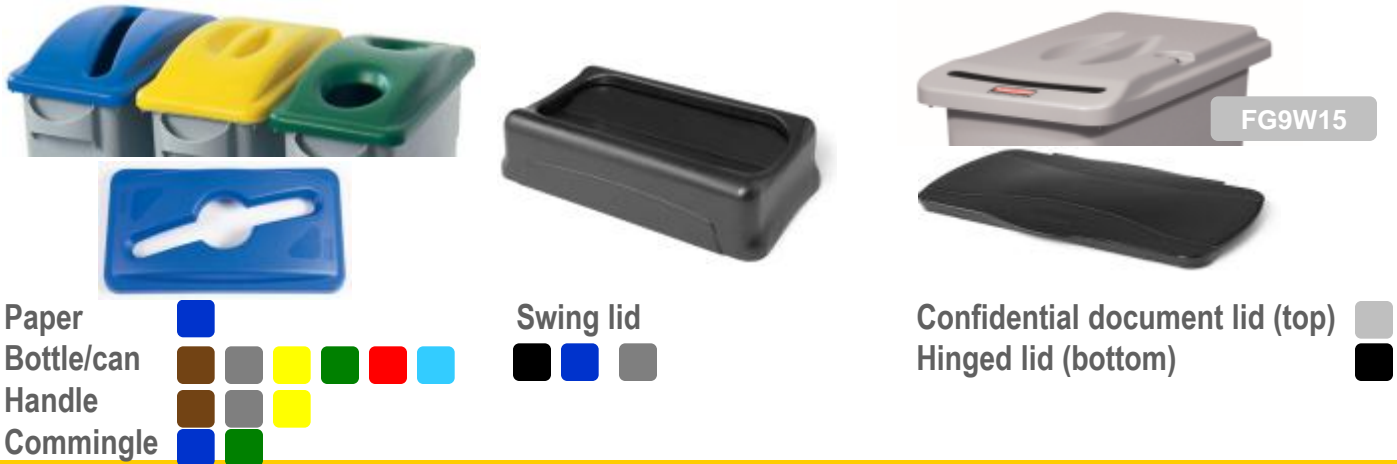

SLIM JIM®

SlimJim.

The industry standard in space-saving waste solution.
An incomparable quality

CONTAINERS

LIDS

SLIM JIM®

Accessories

Stainless steel dolly (FG355300) or
Power-coated steel dolly (R050528)

Slim Jim dolly (FG355188)

Can be used singly or
link multiple Slim Jim
containers to reduce
collection trips.

Application examples

A sustainable approach

1. Solutions to support your recycling initiatives
2. Longer lifespan of product improve sustainability
3. Products* made out of recycled content

* Models produced out of recycled content are marked with the recycling symbol (chasing arrows) on one side of the container (recycled content represents 30% of the material composition)

SLIM JIM®

PRODUCT INFORMATION

REF	Color	Description	Material	DIM (CM)	Cap	Pacl
FG354100LGRAY		Slim Jim® waste container with Handles	Polyethylene	50.8 x 27.9 x 63.2	60L	4
FG354173BLUE						
FG354000GRAY		Slim Jim® waste container	Polyethylene	50.8 x 27.9 x 76.2	87L	4
FG354000BLA						
FG354000YEL						
FG354075BLUE						
FG9W1500LGRAY		Slim Jim® waste confidential Combo (container + lid)	Polyethylene	50.8 x 27.9 x 76.2	87L	4
FG268888BRN		Handle top	Polyethylene	51.8 x 29.0 x 7	/	4
FG268888LGRAY						
FG268888YEL						
FG269288BRN		Bottle lid	Polyethylene	51.8 x 29.0 x 7	/	4
R050628						
FG269288YEL						
FG269288GRN						
FG269288RED						
R050720						
FG270388BLUE		Paper lid	Polypropylene	51.8 x 29.0 x 7	/	4
FG267360BLA		Swing lid	High impact styrene	52.3 x 29.4 x 7	/	4
FG267360GRAY						
FG267360BLUE						
FG267400BLA		Hinged lid	Polypropylène	55.6 x 34.1 x 3.1	/	4
1788373		Commingle lid	Polypropylène	51.8 x 29.0 x 7	/	4
1788372						
FG355300SSSTL		Stainless steel (SS) dolly	SS & polyurethane	51 .6 x 23.6 x 24.1		
R050528		Powder coated steel dolly	Steel & polyurethane	51 .6 x 23.6 x 24.1	/	2
FG355188BLA		Slim Jim® Trolley	Polyethylene	59.5 x 38.1 x 27.5		